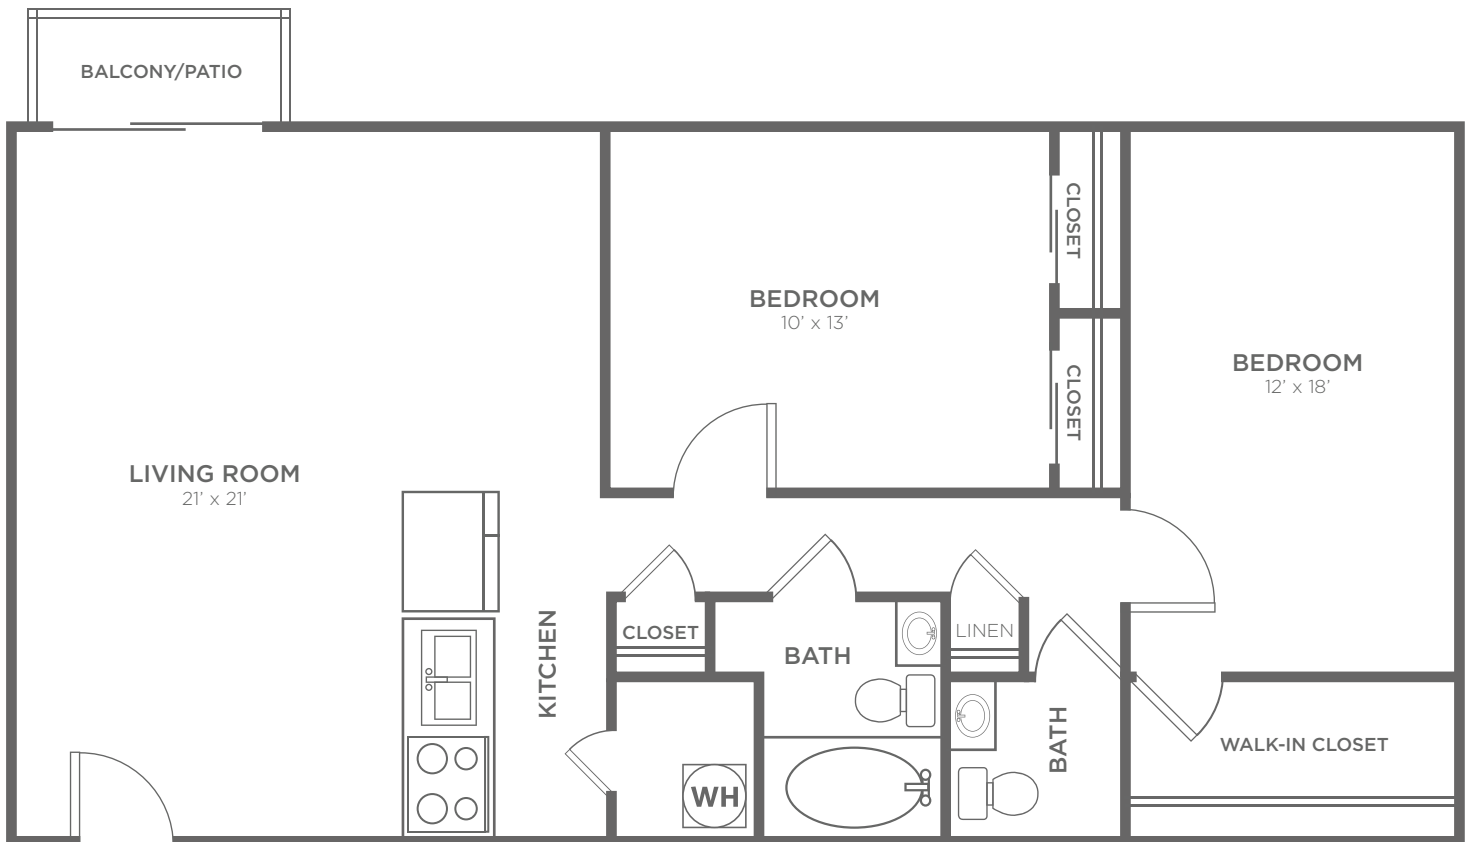

FLOORPLAN D

2 BED / 1.5 BATH

1100
SQ. FT.

BRIXWORTH
apartment homes

5701 Springdale Road, Cincinnati, OH 45247

513-385-3243 | brixworth@plkcommunities.com

All dimensions and square footages are approximate