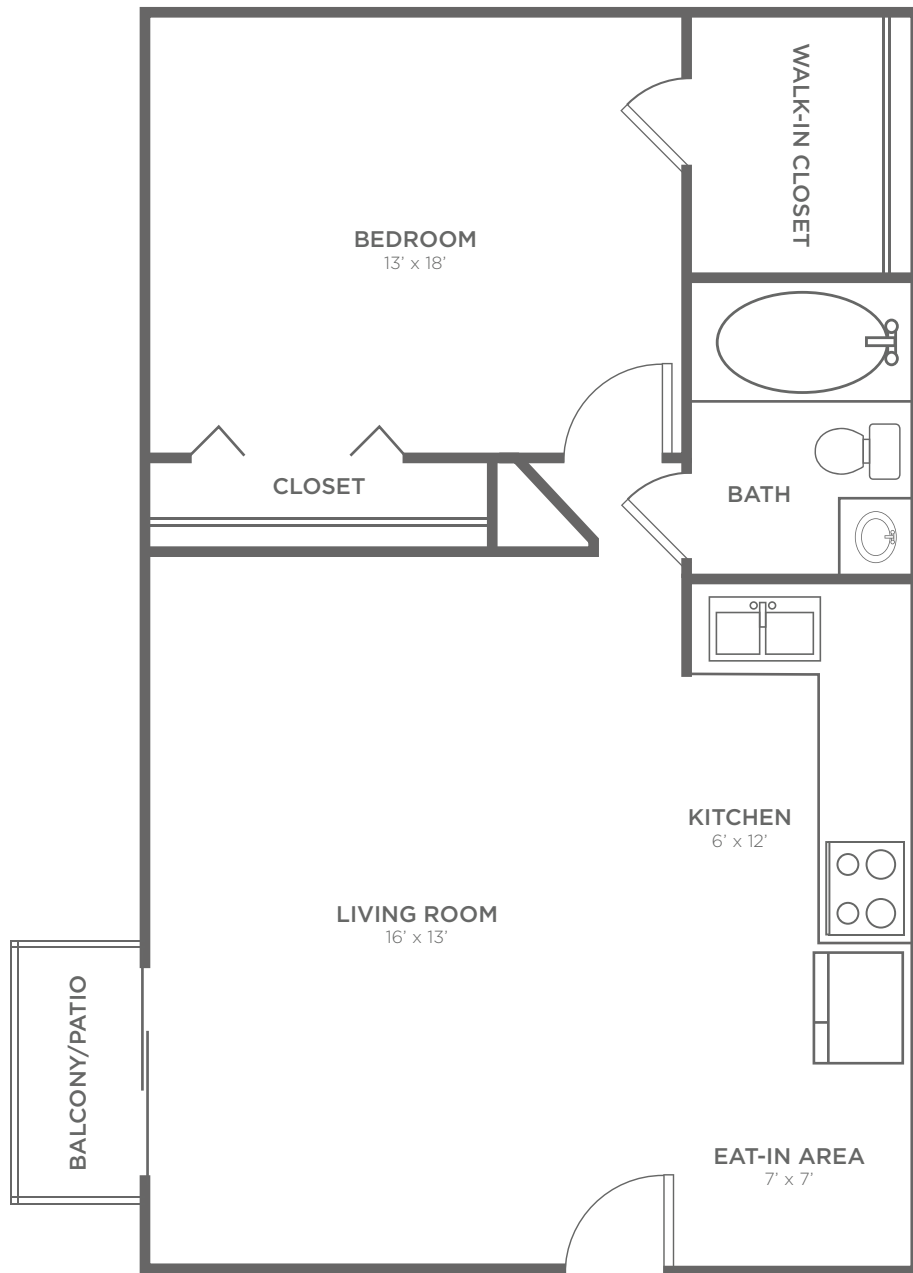

FLOORPLAN A

1 BED / 1 BATH

700
SQ. FT.

BRIXWORTH
apartment homes

5701 Springdale Road, Cincinnati, OH 45247

513-385-3243 | brixworth@plkcommunities.com

All dimensions and square footages are approximate